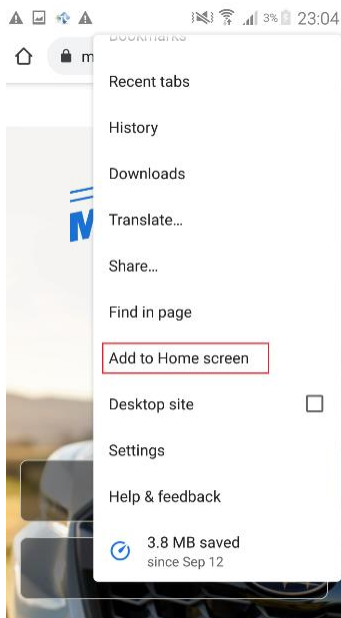

Enter the name for the shortcut and tap “Add” then Chrome will add the shortcut to your home screen. MySubaru CWP application opens in chrome browser when tap on “MySubaru” icon on desktop.