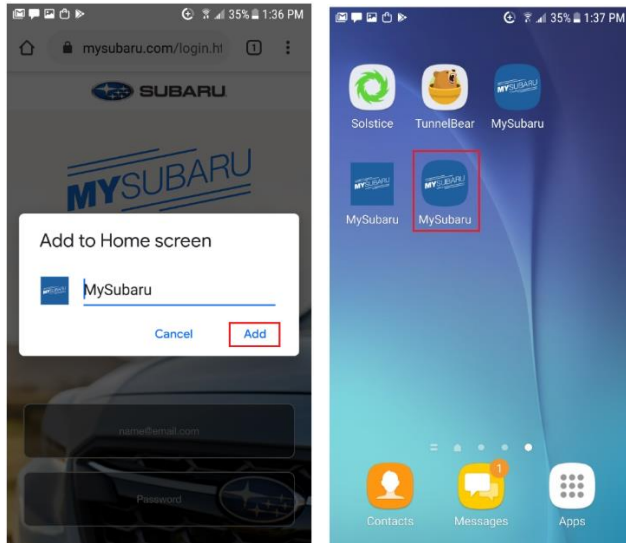

MySubaru CWP Shortcut user guide