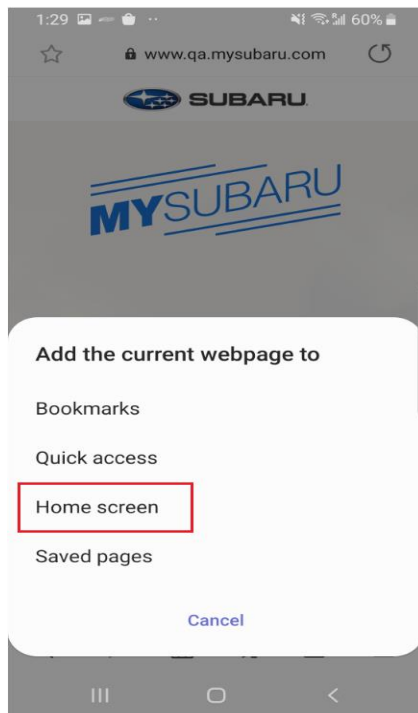

And tap “Home screen” option.