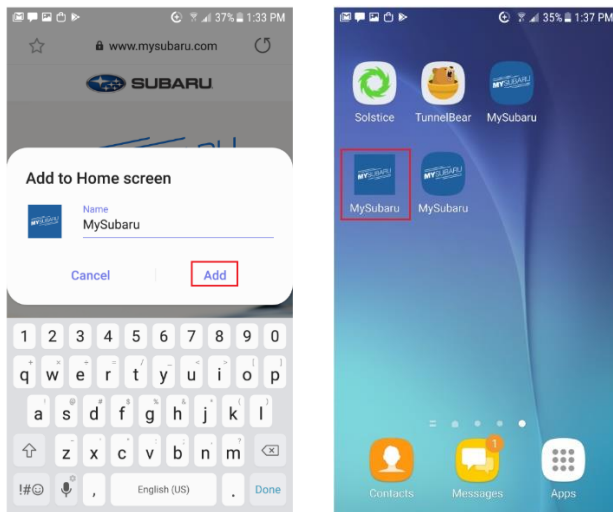

MySubaru CWP Shortcut user guide

Samsung Galaxy S6 – OS 7v (Internet browser – manufacturer default browser)

Launch “browser” app. Enter <https://www.mysuabru.com> in address field and Tap “Go.” Then, tap the menu icon (3 dashes in lower right-hand corner)

MySubaru CWP Shortcut user guide

Click on “Add page to” option.

And tap “Home screen” option.

MySubaru CWP Shortcut user guide

Enter the name for the shortcut and tap “Add” then tap on “Add automatically” and then browser will add the shortcut to phone desktop. MySubaru CWP application opens in default internet browser when tap on “MySubaru” icon on desktop.

Samsung Galaxy S6 – OS 7v (Chrome browser)

Launch “Chrome” app. Enter <https://www.mysuabru.com> in address field and Tap “Go.” Then, tap the menu icon (3 dots in upper right-hand corner)

MySubaru CWP Shortcut user guide