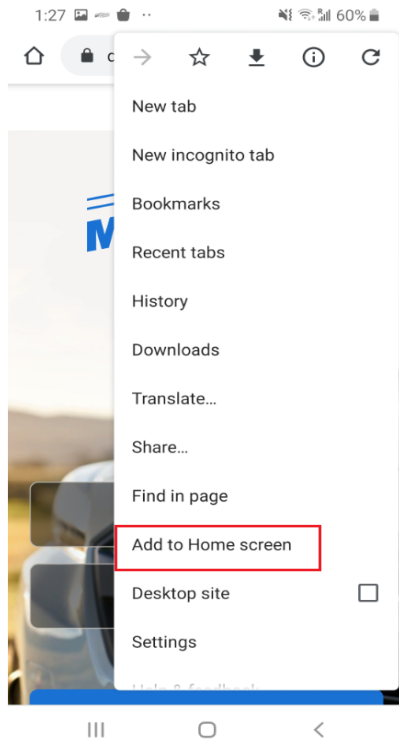

MySubaru CWP Shortcut user guide

Enter the name for the shortcut and tap “Add” then tap on “Add automatically” and then Chrome will add the shortcut to phone desktop. MySubaru CWP application opens in Chrome browser when tap on “MySubaru” icon on desktop.