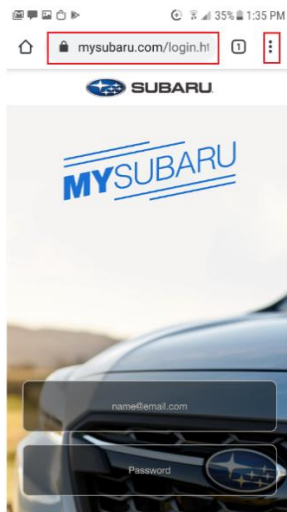

MySubaru CWP Shortcut user guide

Samsung Galaxy S6 – OS 7v (Internet browser – manufacturer default browser)

Launch “browser” app. Enter <https://www.mysuabru.com> in address field and Tap “Go.” Then, tap the menu icon (3 dashes in lower right-hand corner)

MySubaru CWP Shortcut user guide

Click on “Add page to” option.

And tap “Home screen” option.

MySubaru CWP Shortcut user guide

Enter the name for the shortcut and tap “Add” then tap on “Add automatically” and then browser will add the shortcut to phone desktop. MySubaru CWP application opens in default internet browser when tap on “MySubaru” icon on desktop.

Samsung Galaxy S6 – OS 7v (Chrome browser)

Launch “Chrome” app. Enter <https://www.mysuabru.com> in address field and Tap “Go.” Then, tap the menu icon (3 dots in upper right-hand corner)

MySubaru CWP Shortcut user guide