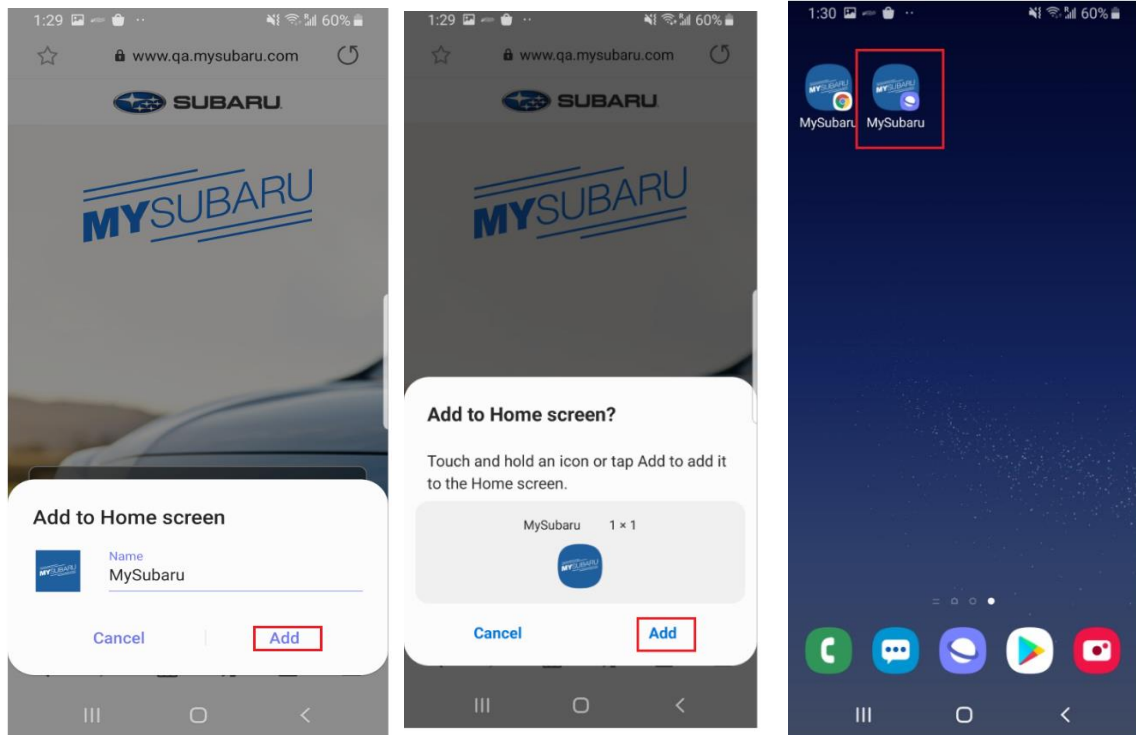

MySubaru CWP Shortcut user guide

Samsung Galaxy S8 – OS 9v (Internet browser – manufacturer default browser)

Launch “browser” app. Enter <https://www.mysuabru.com> in address field and Tap “Go.” Then, tap the menu icon (3 dashes in lower right-hand corner)

Click on “Add page to” option.

MySubaru CWP Shortcut user guide

And tap “Home screen” option.

MySubaru CWP Shortcut user guide

Enter the name for the shortcut and tap “Add” then tap on “Add automatically” and then browser will add the shortcut to phone desktop. MySubaru CWP application opens in default internet browser when tap on “MySubaru” icon on desktop.

Samsung Galaxy S8 – OS 9v (chrome browser)

Launch “Chrome” app. Enter <https://www.mysuabru.com> in address field and Tap “Go.” Then, tap the menu icon (3 dots in upper right-hand corner)

MySubaru CWP Shortcut user guide