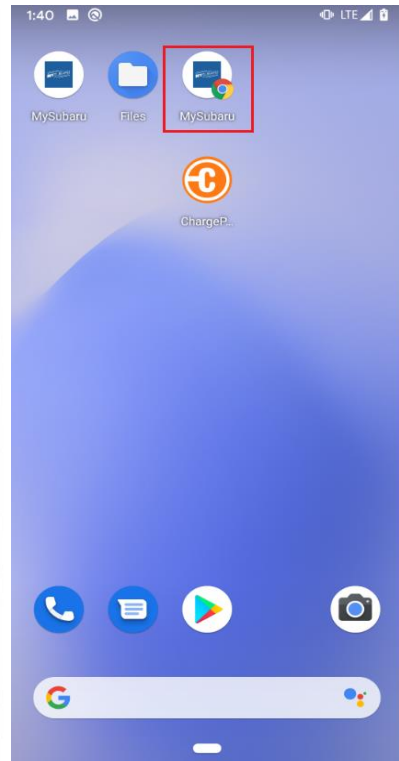

Android Phones

Google pixel 3a – OS 10v (Chrome browser)

Launch “Chrome” app. Enter <https://www.mysuabru.com> in address field and Tap “Go.” Then, tap the menu icon (3 dots in upper right-hand corner)

Tap on “Add to home screen” option.

MySubaru CWP Shortcut user guide

Enter the name for the shortcut and tap “Add” then tap on “Add automatically” and then Chrome will add the shortcut to phone desktop. MySubaru CWP application opens in Chrome browser when tap on “MySubaru” icon on desktop.

MySubaru CWP Shortcut user guide

Samsung Galaxy S8 – OS 9v (Internet browser – manufacturer default browser)

Launch “browser” app. Enter <https://www.mysuabru.com> in address field and Tap “Go.” Then, tap the menu icon (3 dashes in lower right-hand corner)