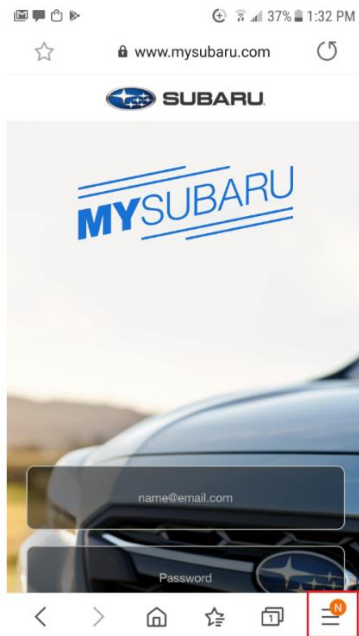

MySubaru CWP Shortcut user guide

Click on “Add page to” option.