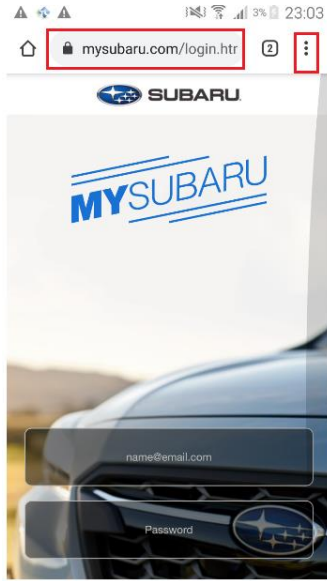

MySubaru CWP Shortcut user guide

Google Nexus – OS 6v (Chrome browser)

Launch “Chrome” app. Enter <https://www.mysuabru.com> in address field and Tap “Go.” Then, tap the menu icon (3 dots in upper right-hand corner)

Tap on “Add to home screen” option.

MySubaru CWP Shortcut user guide

Enter the name for the shortcut and tap “Add” then Chrome will add the shortcut to your home screen. MySubaru CWP application opens in chrome browser when tap on “MySubaru” icon on desktop.

Samsung Note 4 – OS 6v (Chrome browser)

Launch “Chrome” app. Enter <https://www.mysuabru.com> in address field and Tap “Go.” Then, tap the menu icon (3 dots in upper right-hand corner)

MySubaru CWP Shortcut user guide