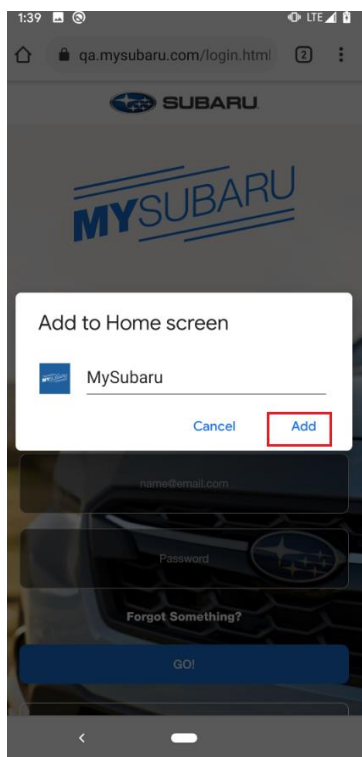

Android Phones

Google pixel 3a – OS 10v (Chrome browser)

Launch “Chrome” app. Enter <https://www.mysuabru.com> in address field and Tap “Go.” Then, tap the menu icon (3 dots in upper right-hand corner)

Tap on “Add to home screen” option.

MySubaru CWP Shortcut user guide

Enter the name for the shortcut and tap “Add” then tap on “Add automatically” and then Chrome will add the shortcut to phone desktop. MySubaru CWP application opens in Chrome browser when tap on “MySubaru” icon on desktop.

MySubaru CWP Shortcut user guide

Samsung Galaxy S8 – OS 9v (Internet browser – manufacturer default browser)

Launch “browser” app. Enter <https://www.mysuabru.com> in address field and Tap “Go.” Then, tap the menu icon (3 dashes in lower right-hand corner)