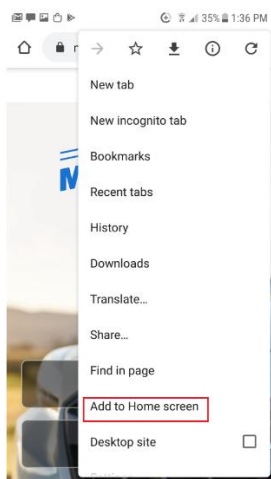

Enter the name for the shortcut and tap “Add” then Chrome will add the shortcut to phone desktop. MySubaru CWP application opens in chrome browser when tap on “MySubaru” icon on desktop.