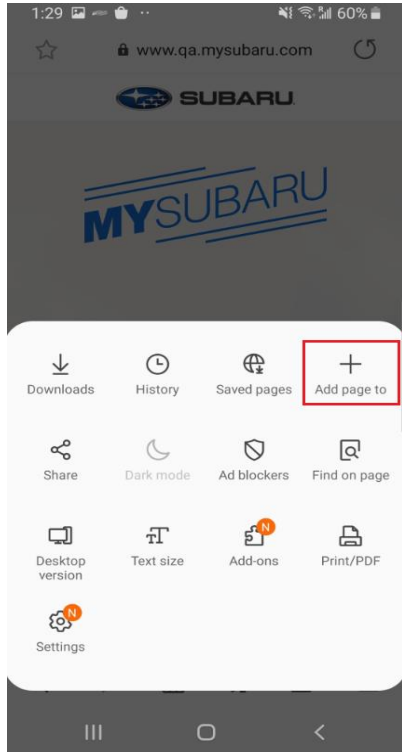

MySubaru CWP Shortcut user guide