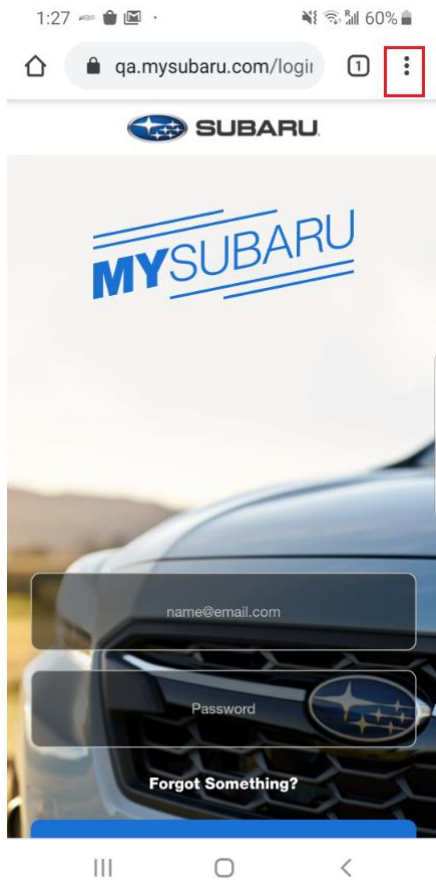

MySubaru CWP Shortcut user guide

Samsung Galaxy S8 – OS 9v (Internet browser – manufacturer default browser)

Launch “browser” app. Enter <https://www.mysuabru.com> in address field and Tap “Go.” Then, tap the menu icon (3 dashes in lower right-hand corner)

Click on “Add page to” option.

MySubaru CWP Shortcut user guide

And tap “Home screen” option.

MySubaru CWP Shortcut user guide

Enter the name for the shortcut and tap “Add” then tap on “Add automatically” and then browser will add the shortcut to phone desktop. MySubaru CWP application opens in default internet browser when tap on “MySubaru” icon on desktop.

Samsung Galaxy S8 – OS 9v (chrome browser)

Launch “Chrome” app. Enter <https://www.mysuabru.com> in address field and Tap “Go.” Then, tap the menu icon (3 dots in upper right-hand corner)

MySubaru CWP Shortcut user guide