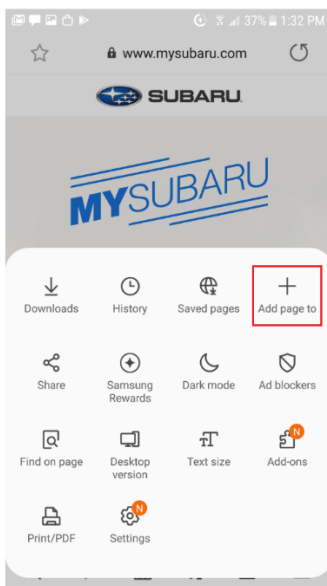

And tap “Home screen” option.