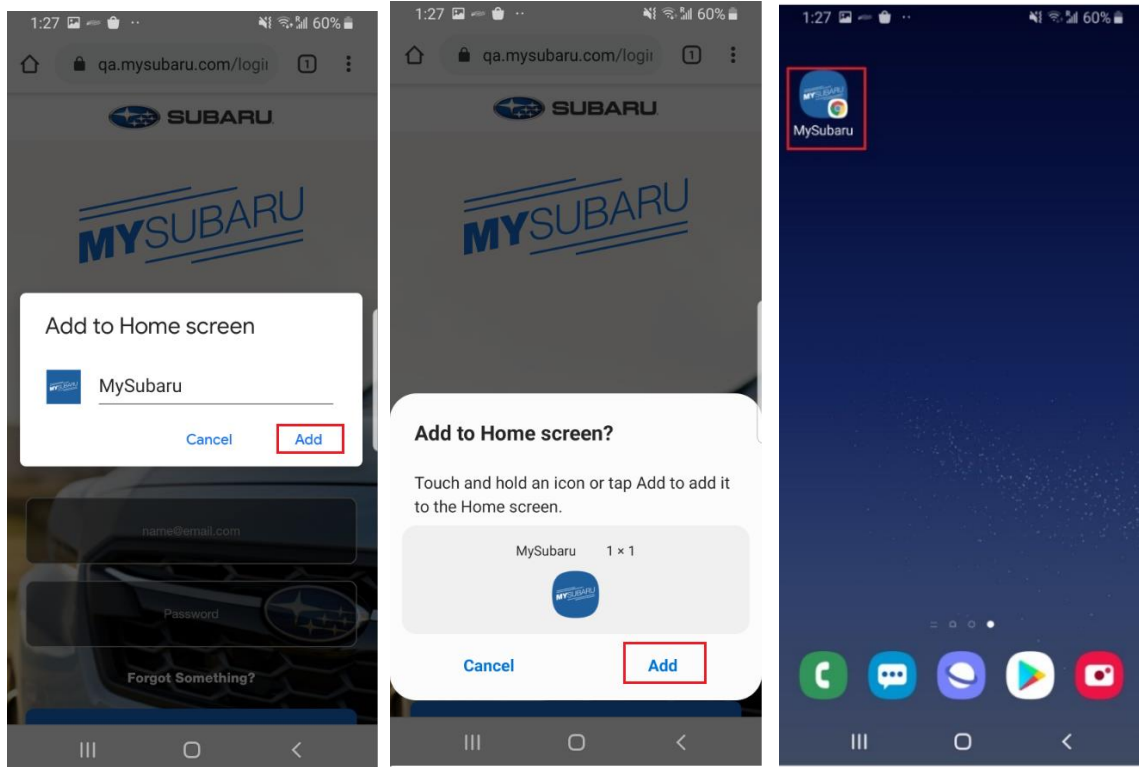

MySubaru CWP Shortcut user guide

Samsung Galaxy S6 – OS 7v (Internet browser – manufacturer default browser)

Launch “browser” app. Enter <https://www.mysuabru.com> in address field and Tap “Go.” Then, tap the menu icon (3 dashes in lower right-hand corner)