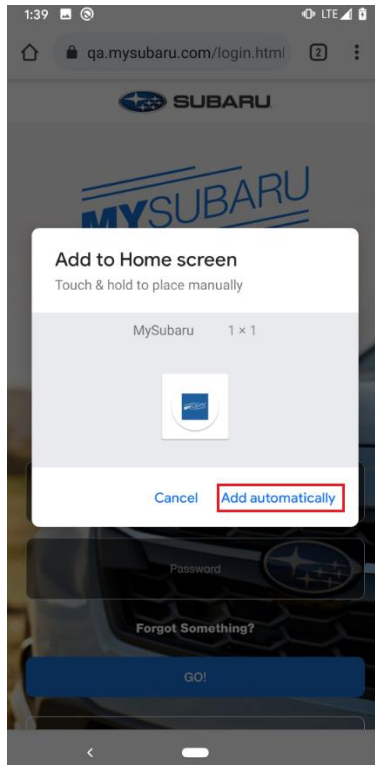

Android Phones

Google pixel 3a – OS 10v (Chrome browser)

Launch “Chrome” app. Enter <https://www.mysuabru.com> in address field and Tap “Go.” Then, tap the menu icon (3 dots in upper right-hand corner)

Tap on “Add to home screen” option.

MySubaru CWP Shortcut user guide

Enter the name for the shortcut and tap “Add” then tap on “Add automatically” and then Chrome will add the shortcut to phone desktop. MySubaru CWP application opens in Chrome browser when tap on “MySubaru” icon on desktop.

MySubaru CWP Shortcut user guide

Samsung Galaxy S8 – OS 9v (Internet browser – manufacturer default browser)

Launch “browser” app. Enter <https://www.mysuabru.com> in address field and Tap “Go.” Then, tap the menu icon (3 dashes in lower right-hand corner)