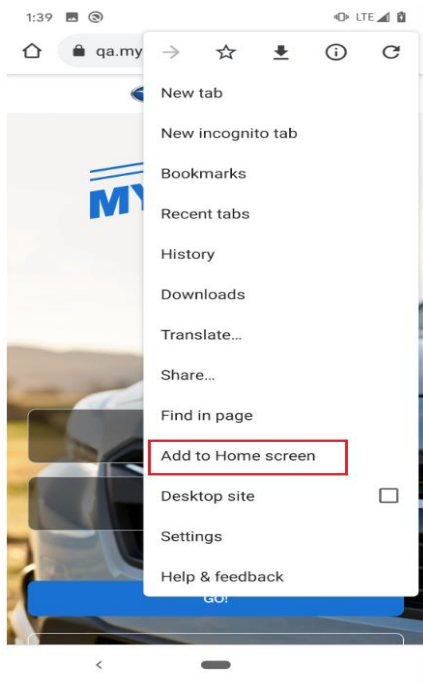

Android Phones

Google pixel 3a – OS 10v (Chrome browser)

Launch “Chrome” app. Enter <https://www.mysuabru.com> in address field and Tap “Go.” Then, tap the menu icon (3 dots in upper right-hand corner)

Tap on “Add to home screen” option.

MySubaru CWP Shortcut user guide

Enter the name for the shortcut and tap “Add” then tap on “Add automatically” and then Chrome will add the shortcut to phone desktop. MySubaru CWP application opens in Chrome browser when tap on “MySubaru” icon on desktop.