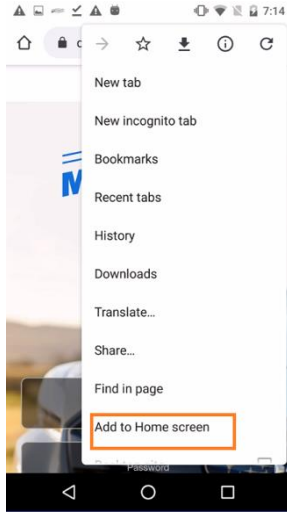

MySubaru CWP Shortcut user guide

Enter the name for the shortcut and tap “Add” then Chrome will add the shortcut to your home screen. MySubaru CWP application opens in chrome browser when tap on “MySubaru” icon on desktop.