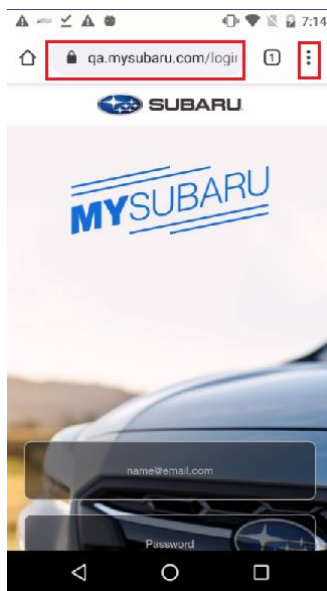

Samsung Galaxy S6 – OS 7v (Chrome browser)

Launch “Chrome” app. Enter <https://www.mysuabru.com> in address field and Tap “Go.” Then, tap the menu icon (3 dots in upper right-hand corner)

MySubaru CWP Shortcut user guide

Tap on “Add to home screen” option.

Enter the name for the shortcut and tap “Add” then Chrome will add the shortcut to phone desktop. MySubaru CWP application opens in chrome browser when tap on “MySubaru” icon on desktop.

MySubaru CWP Shortcut user guide

Google Nexus – OS 6v (Chrome browser)

Launch “Chrome” app. Enter <https://www.mysuabru.com> in address field and Tap “Go.” Then, tap the menu icon (3 dots in upper right-hand corner)