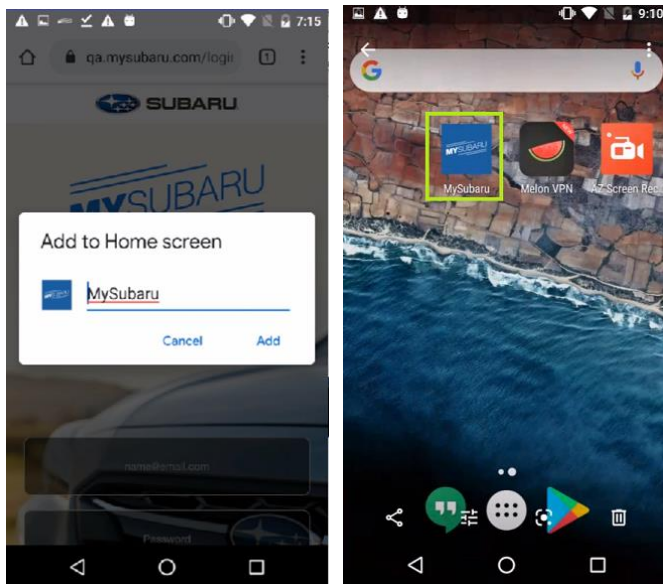

Samsung Galaxy S6 – OS 7v (Chrome browser)

Launch “Chrome” app. Enter <https://www.mysuabru.com> in address field and Tap “Go.” Then, tap the menu icon (3 dots in upper right-hand corner)

MySubaru CWP Shortcut user guide

Tap on “Add to home screen” option.

Enter the name for the shortcut and tap “Add” then Chrome will add the shortcut to phone desktop. MySubaru CWP application opens in chrome browser when tap on “MySubaru” icon on desktop.

MySubaru CWP Shortcut user guide

Google Nexus – OS 6v (Chrome browser)

Launch “Chrome” app. Enter <https://www.mysuabru.com> in address field and Tap “Go.” Then, tap the menu icon (3 dots in upper right-hand corner)

Samsung Note 4 – OS 6v (Chrome browser)

Launch “Chrome” app. Enter <https://www.mysuabru.com> in address field and Tap “Go.” Then, tap the menu icon (3 dots in upper right-hand corner)

MySubaru CWP Shortcut user guide