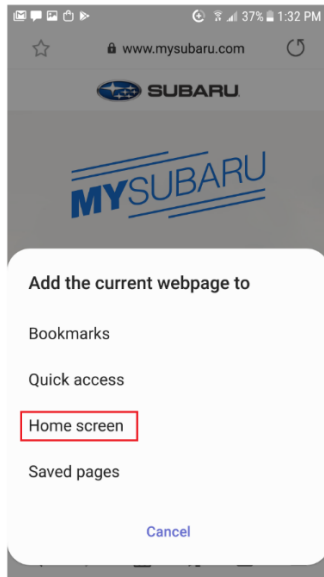

MySubaru CWP Shortcut user guide

Samsung Galaxy S6 – OS 7v (Internet browser – manufacturer default browser)

Launch “browser” app. Enter <https://www.mysuabru.com> in address field and Tap “Go.” Then, tap the menu icon (3 dashes in lower right-hand corner)

MySubaru CWP Shortcut user guide

Click on “Add page to” option.

And tap “Home screen” option.

MySubaru CWP Shortcut user guide

Enter the name for the shortcut and tap “Add” then tap on “Add automatically” and then browser will add the shortcut to phone desktop. MySubaru CWP application opens in default internet browser when tap on “MySubaru” icon on desktop.

Samsung Galaxy S6 – OS 7v (Chrome browser)

Launch “Chrome” app. Enter <https://www.mysuabru.com> in address field and Tap “Go.” Then, tap the menu icon (3 dots in upper right-hand corner)

MySubaru CWP Shortcut user guide