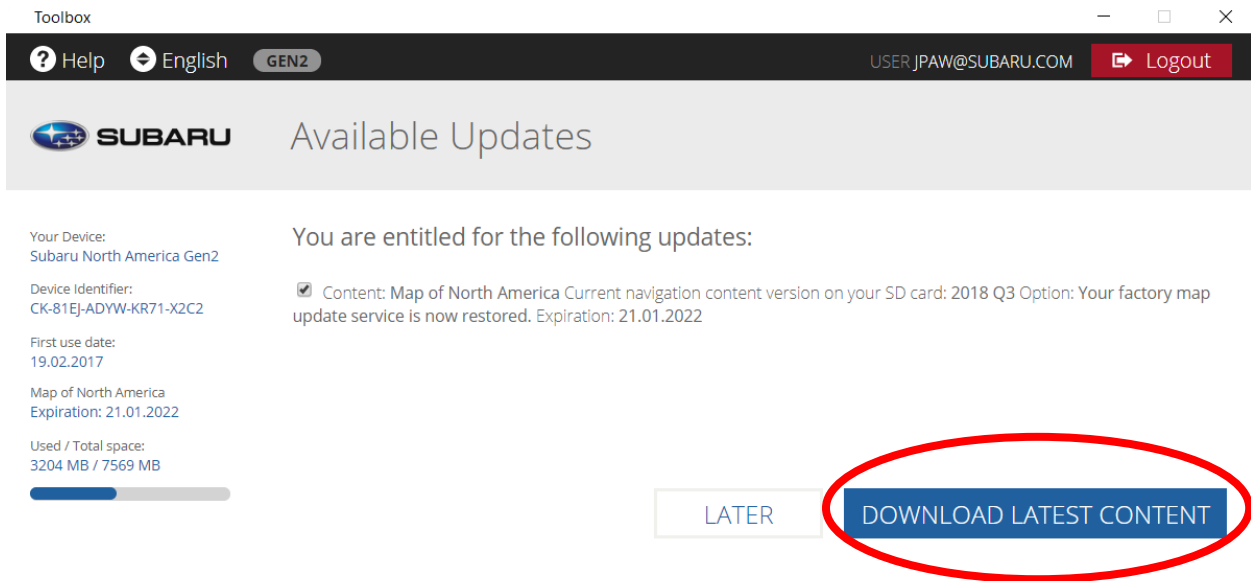

3. Open the Toolbox app and Login or create a new account. This isn't tied to any other Subaru accounts

4. If updates are available, you will see this screen

5. Click download and the download/install process will begin. (You might be prompted to pay for this update if its past a certain amount of years.)
6. Do not remove the SD card and allow update to finish.