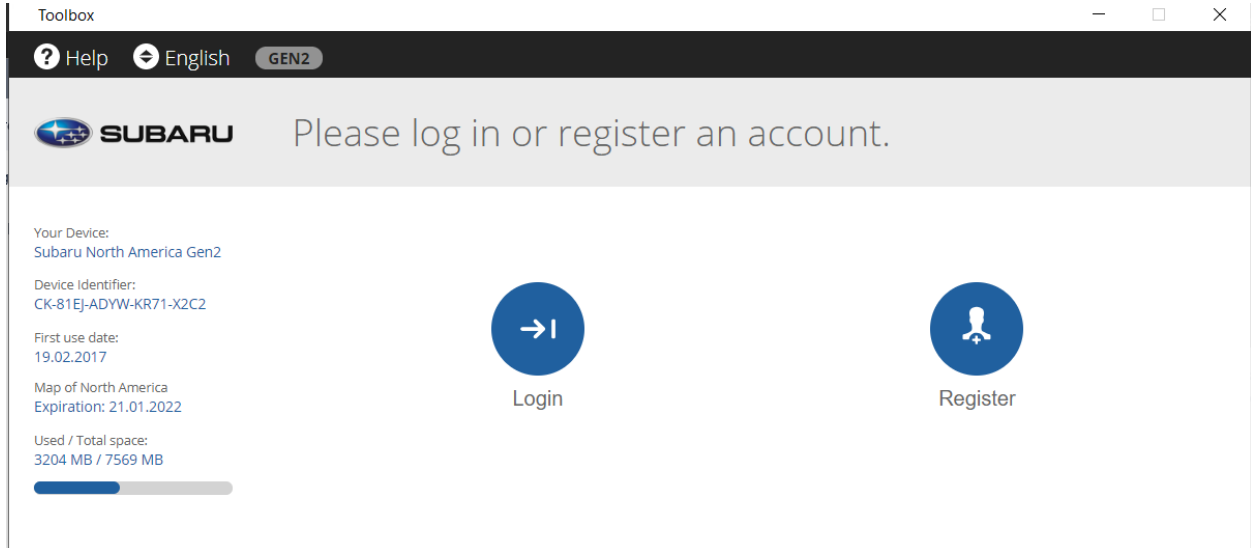

Select your country, vehicle model, year and choose your preferred media type.
Take advantage of a cost saving if you choose the download option!

1. Country:
U.S.A

2. Model:
Forester

3. Year:
2018

4. Media Type:
Downloadable Update (Free Wit...)

3. Open the Toolbox app and Login or create a new account. This isn't tied to any other Subaru accounts

4. If updates are available, you will see this screen

5. Click download and the download/install process will begin. (You might be prompted to pay for this update if its past a certain amount of years.)
6. Do not remove the SD card and allow update to finish.